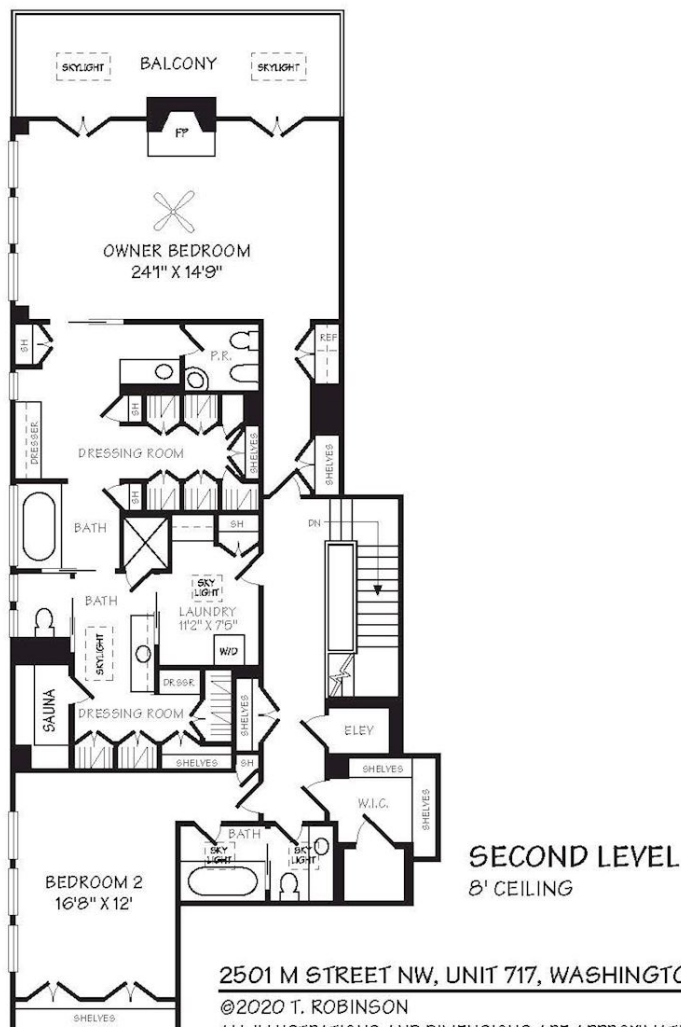

2501 M ST NW, #717, WASHINGTON, DC 20037

2501 M STREET NW, UNIT 717, WASHINGTON, DC
 ©2020 T. ROBINSON
 ALL ILLUSTRATIONS AND DIMENSIONS ARE APPROXIMATE AND MAY VARY FROM ACTUAL STRUCTURE. DIMENSIONS HAVE BEEN ROUNDED. ALL INFORMATION DEEMED RELIABLE BUT NOT GUARANTEED. WWW.INTERIORFOOTPRINTS.COM