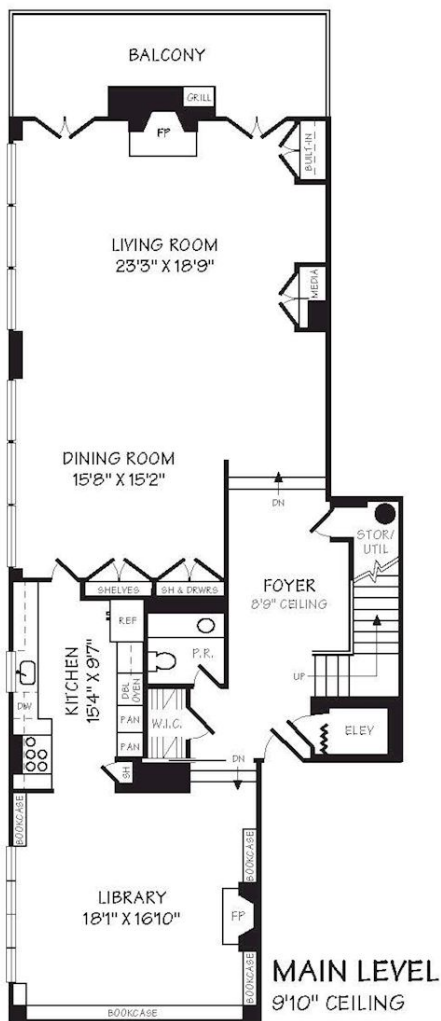

2501 M ST NW, #717, WASHINGTON, DC 20037

2501 M STREET NW, UNIT 717, WASHINGTON, DC
 ©2020 T. ROBINSON
 ALL ILLUSTRATIONS AND DIMENSIONS ARE APPROXIMATE AND MAY VARY FROM ACTUAL STRUCTURE. DIMENSIONS HAVE BEEN ROUNDED. ALL INFORMATION DEEMED RELIABLE BUT NOT GUARANTEED. WWW.INTERIORFOOTPRINTS.COM